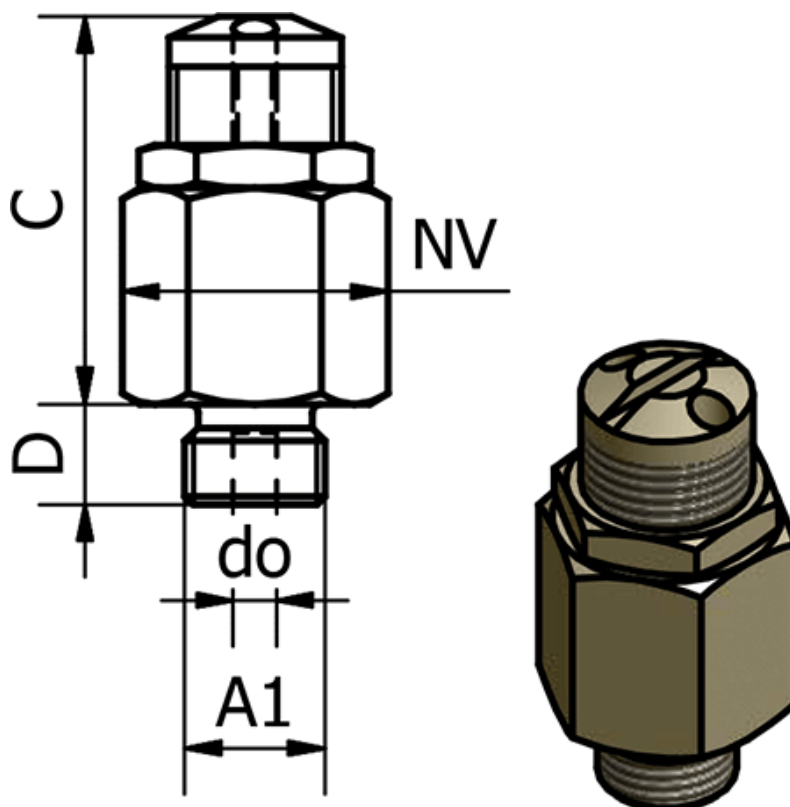

Data Sheet

Article number: 58621811

Description: Mini safety valve 218.11, - G 1/8"

Measures

C	= 27
D	= 7
do	= 3
NV	= 16
Set pressure	= 1 - 4 bar
Thread A1	= G 1/8"